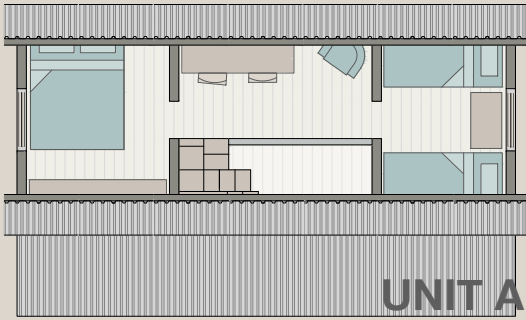

Living PAD

The LAIR

Medium

UNIT AREA

(External Build Envelope)

Ground 26,4m²

Loft Area. 18,7m²

TOTAL. 45,1m²