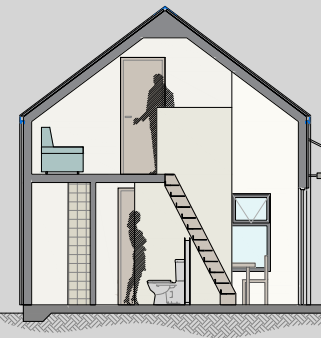

Living POD

The COTTAGE

Medium

UNIT AREA

(External Build Envelope)

Ground 53.0m²

Loft Area. 33.7m²

TOTAL. 86.7m²